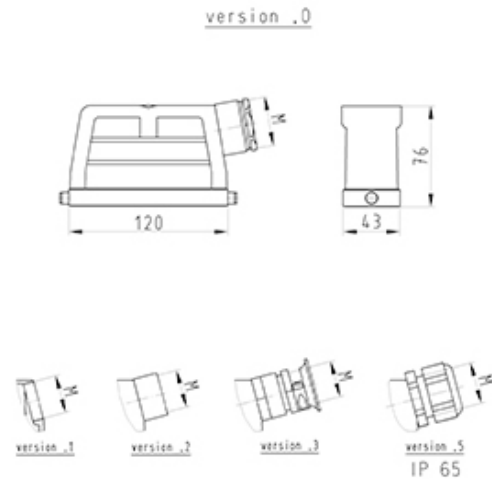

## Datasheet

Item No. 76.353.6435.1

Hood BAS GOT GG 64HM32 50 A1

revos BASIC 500V size 24H hood with threaded collar M32, lateral cable entry, high design, single locking lever

Item No.	76.353.6435.1
EAN	4015573629509
order unit	1 Piece(s)

### Model

DIN-size	24H
Model	male
Locking mechanism	Single locking lever
Cable entry	Sideways
Type of cable	Thread
With cable screw gland	No
Thread size M	32
Hinged lid	No
EMC-version	No

Drawings